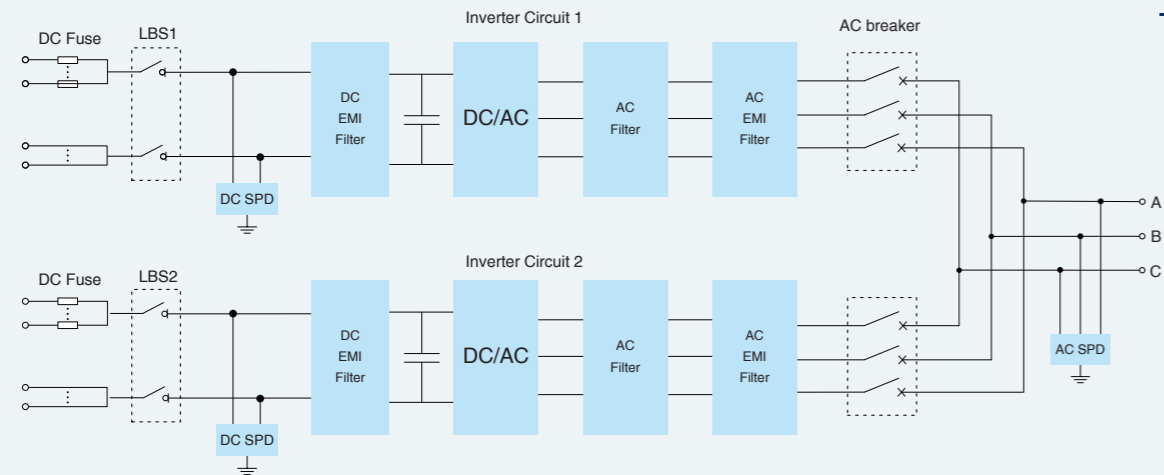

## Low system cost

- DC 1500V system, low system cost
- IP65 design
- Night SVG function optional

## High reliability

- Capacitor life prediction technology
- Key components at front side, easy for maintenance
- Current sensor for each DC input, more reliable for monitoring and control

## Grid friendly

- LVRT and HVRT function
- Active & reactive power dispatch

## Circuit

Input (DC)	EP-2500-HA-UD20
Max.PV input voltage	1500V
Max. input current	3288A
MPP voltage range for nominal power	900~1300V
Number of MPPT trackers	2
Max. Number of DC inputs	16~24
Output (AC)	EP-2500-HA-UD20
Rated AC output power	2500kVA@50 C
Max. AC output power	2900kVA@25 C
Rated grid voltage	630V
Grid voltage range	536~693 V
Rated output current	2291A
Max. output current	2658A
Rated grid frequency/range	50Hz±5Hz, 60Hz±5Hz
Output current harmonic (at nominal power)	<3%
DC current injection	<0.5%In
Power factor at nominal power/range	>0.99/0.8 lagging to 0.8 leading
Protection	EP-2500-HA-UD20
DC input protection	Load break switch+fuse
AC output protection	Circuit breaker
Overvoltage protection	DC Type II/AC Type II
Leakage current monitoring	Yes
Ground fault monitoring	Yes
Grid monitoring	Yes
Insulation monitoring	Yes
Overheat protection	Yes
Night SVG function	Yes
Anti-PID function	Optional
Efficiency	EP-2500-HA-UD20
Max. efficiency	99.00%
EU efficiency	98.70%
General Data	EP-2500-HA-UD20
Self-consuming at runtime	<5000W
Self-consuming in standby/night	<300W/<200W
Protection level	IP65
Temperature	-30 C ~+60 C (>50 C derating)
Cooling method	Temperature controlled forced air cooling
Max.operating altitude	4000m
Display	Touch screen
Communication port	RS485/Ethernet (Optional)
Certificates and approvals (more available on request)	IEC 62109, IEC 61727, IEC 61683, IEC 62116, IEC 60068, IEC61000
Dimensions (W×H×D)	2205×2200×1760mm
Weight	2600kg